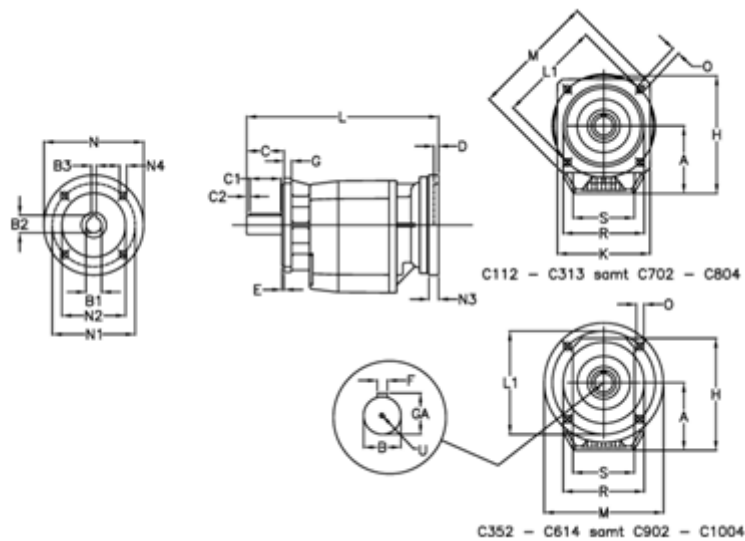

Article number: 40600700592465
 Description: Helical gearbox
 C702F-5,9-P200B5

Measures

A = 208.0	D = 7.0	L1 = 300	R = 262
B = 60	E = 5	M = 350	S = 250
B1 = 55	F = 18	N = 400	U = M20x42
B2 = 59.3	G = 17	N1 = 350	
B3 = 16	GA = 64.0	N2 = 300	
C = 120	H = 358.0	N3 = 0	
C1 = 90	K = 300	N4 = M16x25	
C2 = 15	L = 600.0	O = 18.0	